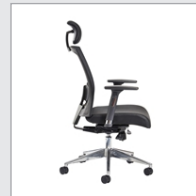

“Get in touch today”

03333 44 33 70

www.costcuttersuk.com

sales@costcuttersuk.com

PRODUCT DATA SHEET

Gemini mesh task chair with adjustable arms and headrest - black

GEM302K2

Gemini is the perfect chair for those who spend hours sitting at the computer, with adjustable arms and a padded headrest that can be locked in as well as the lumbar support. Constructed with a breathable mesh fabric material, this stunning office chair can be adjusted to many positions to suit the unique requirements of the user.

PRODUCT FEATURES

- Designer mesh back chair with aluminium 5 star base
- Gas height adjustment
- Adjustable lumbar support
- 4 position locking synchro mechanism
- Weight tension control
- Adjustable Seat slide

DIMENSIONS & SPECIFICATIONS

Height	Width	Depth	Seat Height	Seat Width	Seat Depth	Back Height	Back Width
1060-1185mm	490mm	640mm	480-550mm	490mm	480mm	530mm	460mm

RRP: £445.00
Bar Code: 5019904057664

Colour: Black
Warranty: 1 year