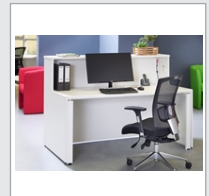

“Get in touch today”

03333 44 33 70

www.costcuttersuk.com

sales@costcuttersuk.com

PRODUCT DATA SHEET

Gemini mesh task chair with adjustable arms and headrest - black

GEM302K2

Gemini is the perfect chair for those who spend hours sitting at the computer, with adjustable arms and a padded headrest that can be locked in as well as the lumbar support. Constructed with a breathable mesh fabric material, this stunning office chair can be adjusted to many positions to suit the unique requirements of the user.

PRODUCT FEATURES

- Designer mesh back chair with aluminium 5 star base
- Gas height adjustment
- Adjustable lumbar support
- 4 position locking synchro mechanism
- Weight tension control
- Adjustable Seat slide