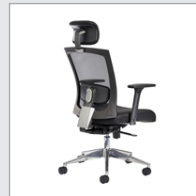

“Get in touch today”

03333 44 33 70

www.costcuttersuk.com

sales@costcuttersuk.com

PRODUCT DATA SHEET

Gemini mesh task chair with adjustable arms and headrest - black

GEM302K2

Gemini is the perfect chair for those who spend hours sitting at the computer, with adjustable arms and a padded headrest that can be locked in as well as the lumbar support. Constructed with a breathable mesh fabric material, this stunning office chair can be adjusted to many positions to suit the unique requirements of the user.

PRODUCT FEATURES

- Designer mesh back chair with aluminium 5 star base
- Gas height adjustment
- Adjustable lumbar support
- 4 position locking synchro mechanism
- Weight tension control
- Adjustable Seat slide

DIMENSIONS & SPECIFICATIONS

Height	Width	Depth	Seat Height	Seat Width	Seat Depth	Back Height	Back Width
1060-1185mm	490mm	640mm	480-550mm	490mm	480mm	530mm	460mm

RRP: £445.00
Bar Code: 5019904057664

Colour: Black
Warranty: 1 year